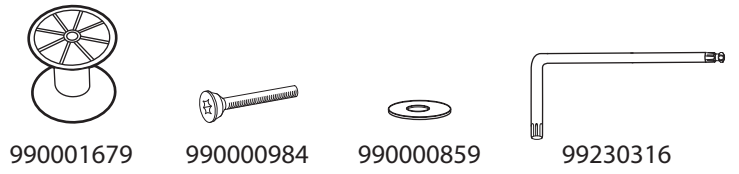

# Assembly Armrest to Longseat

990001679

990000984

990000859

99230316